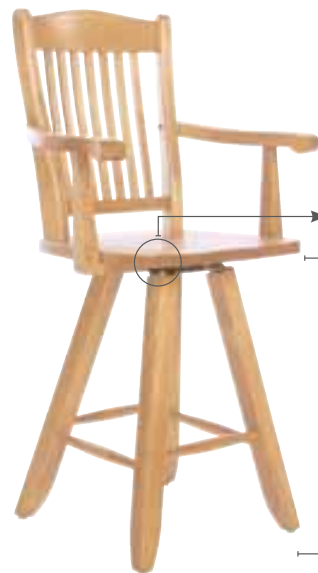

Detail 2:

Pedestal tables are constructed with a gear-ratchet mechanism for an easy open and close table.

Detail 3:

Care: Soapy water and a damp, soft cloth is all you need!

Three leaf tables are built with a center leg for support, Four and five leaf tables are built with two center legs for added support and have one non-removable leaf. With the exception of the **PF** and **PG** legs, the center legs will match the outside legs specified.

Table with 3 leaves includes one center leg for support

Table with 4 leaves has one non-removable leaf and include two center legs for support

Memory swivel stools will always return to the front position.