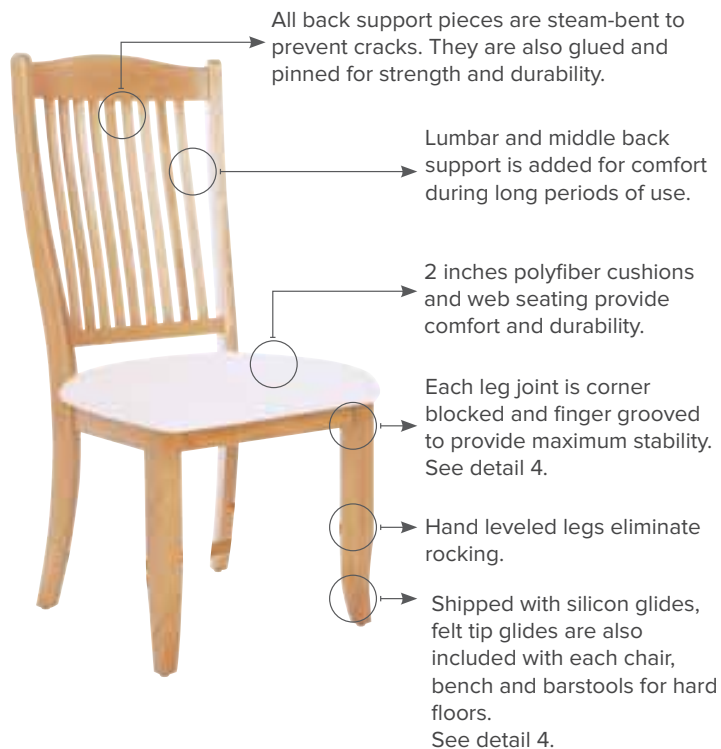

How to Understand Canadel Quality

EXPERIENCE QUALITY CONSTRUCTION

BAKED-ON CATALYZED LACQUER IS APPLIED TO ALL TABLES, CHAIRS, BARSTOOLS, AND STORAGE ITEMS.

Detail 1:

The finger-grooved corner block holds and locks the table aprons in place

Detail 2:

Pedestal tables are constructed with a gear-ratchet mechanism for an easy open and close table.

Detail 3:

Care: Soapy water and a damp, soft cloth is all you need!

Three leaf tables are built with a center leg for support, Four and five leaf tables are built with two center legs for added support and have one non-removable leaf. With the exception of the **PF** and **PG** legs, the center legs will match the outside legs specified.

Table with 3 leaves includes one center leg for support

Table with 4 leaves has one non-removable leaf and include two center legs for support

Memory swivel stools will always return to the front position.

Always measure your counter or bar.

Most kitchen counters are 36" and you need 12" between the seat and the counter top for maximum comfort.

24" stool height for a 36" counter, 30" stool height for a 42" bar.