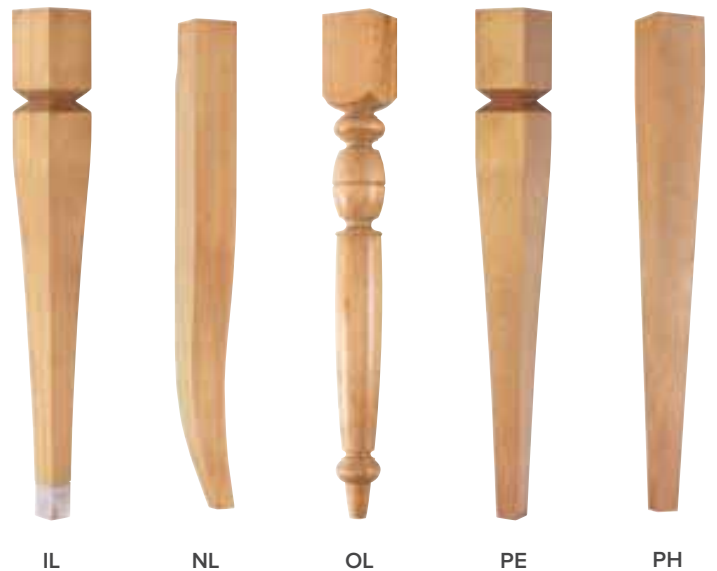

Table leg options

Our extensive collection of 36" counter height tables and stools allows you to create a dining experience that is perfect whether you have time to sit down and eat - or stand.

With over 30 sizes up to 108" in length, you can be sure that we have the right size and style for your home!

Today, counter-height tables make dining more casual and relaxed. They are also a great height for entertaining 2 or 12 guests.