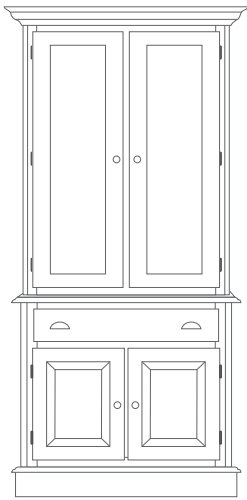

Store more

Additional space is always needed for storage and display. With Canadel's wide selection of storage units you can select the perfect piece to complement your dining set. Or, use it in your great room as a bookcase!

Whatever size IS NEEDED you will find it 38", 48" 54" 60", and 72" widths.

WHAT SIZE IS YOUR WALL?

All glass hutches include touch lighting and ALL storage pieces are built with English-dovetail drawer construction.

WIDTHS

38" 48" 54" 60" 72"

Choose from 7 different Series

38"