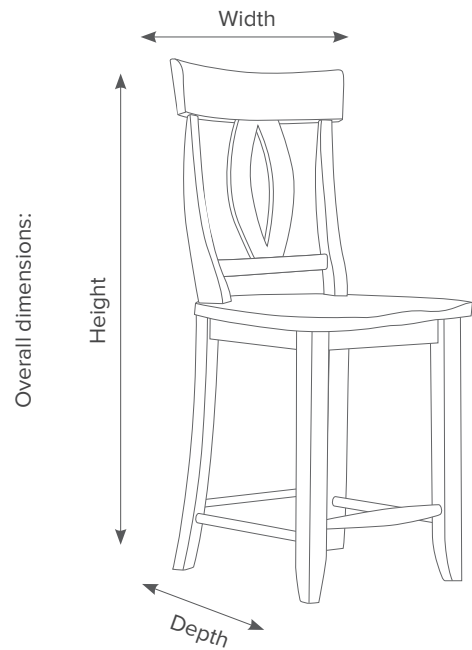

Canadel stools, for casual style

The leg design of most models can be made to match your table. Choose from among 100 models available in a wide range of colors, finishes, and coverings.

Many CANADEL fixed stools are available with an **AL**, **EL**, **HL**, **NL** or **OL** leg option.