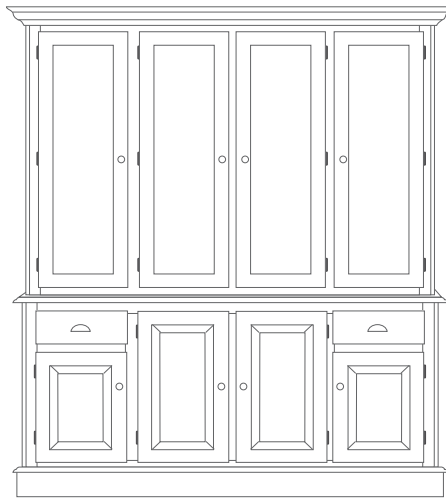

72"

Color complement

There are no rules, and no limitations. Bring richness and harmony to your life by complementing your home with your color and quality.

WHAT COLORS ARE IN YOUR ROOM?

Select from over 50 wood colors, all protected with a catalyzed lacquer finish.

SOLID NORTH AMERICAN BIRCH

Over 50 colors to choose from in three different finishes.