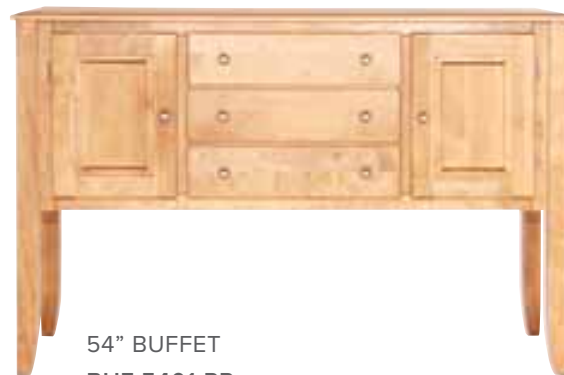

54" BUFFET
BUF 5401-PP
2 doors, 3 drawers
Inside: 2 removable shelves
d 16 3/4" x w 54" x h 36"