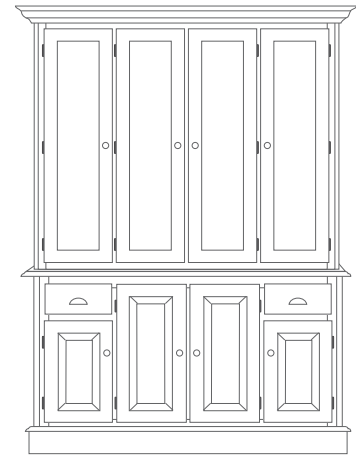

Storage Collection

Canadel case goods are both furniture pieces and storage space and are an audacious way to round out your decor. Combining design and functionality, they look great and provide loads of extra storage space for dishes, glassware, flatware, serving dishes, and more.

Our collections come in different widths in open or enclosed designs with drawers and with or without glass or solid wood doors. And of course the style, color, and finish can be made to perfectly match the rest of your furniture. Some of our products are available with built-in lighting, removable wood or glass shelves to help protect your silverware.