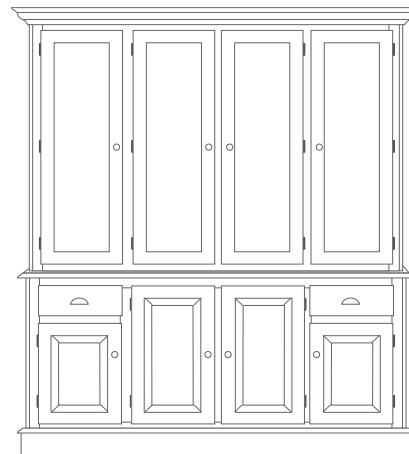

Have a place for everything

SEVEN SERIES AVAILABLE TO CAPTURE YOUR PERSONAL STYLE.

ALL BUFFETS AND HUTCHES FEATURE A FINISHED TOP.

To create your perfect storage solution select from different series and sizes.