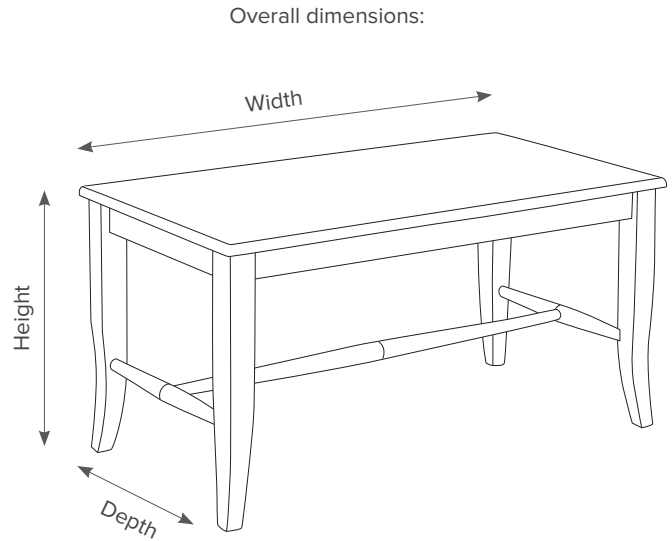

Benches, a lovely compromise

The leg design of most models can be made to match your table. Choose from several models available in a wide range of colors, finishes, and coverings.

CANADEL benches are available with an **AL**, **EL**, **HL**, **NL** or **OL** leg option.